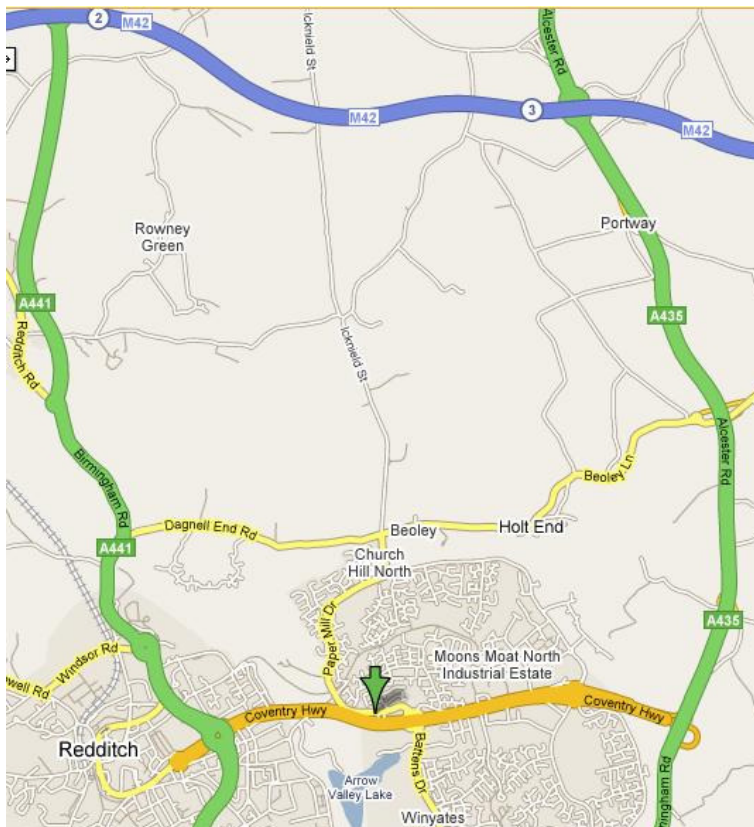

Networks First Location Map

Directions

Leave the M42 at Junction 3 (signposted Birmingham South, Redditch, Evesham).

Take the exit onto the A435 Alcester Road (signposted Redditch, Evesham).

Branch left, then merge onto the Coventry Highway A4023 (signposted Redditch)

At roundabout take the 3rd exit onto Coventry Highway A4023. (signposted Redditch Town Centre, Birmingham, Bromsgrove) entering Redditch.

Branch Left (signposted Church Hill) then at roundabout take the third exit signposted Church Hill onto Paper Mill drive.

Number One is the first building on the left hand side as you leave the roundabout.

**Networks First
Ltd**

Number One
Paper Mill Drive
Church Hill South
Redditch
B98 8QJ

0845 850 5577