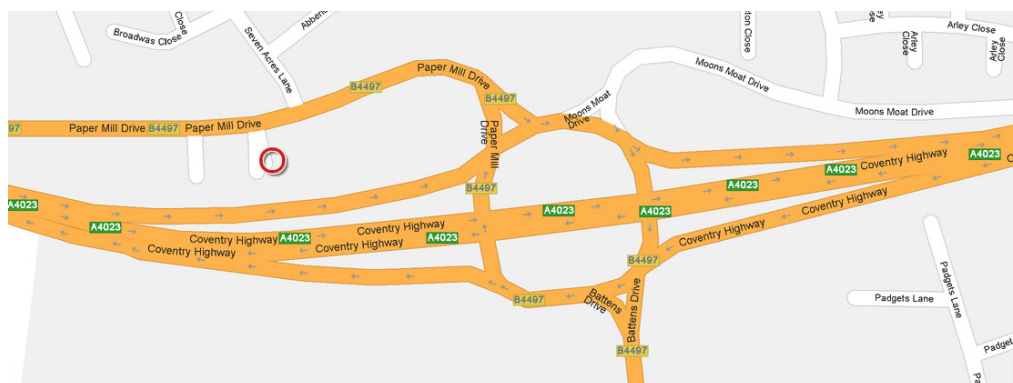

Networks First Location Map

Directions

Leave the M42 at Junction 3 (signposted Birmingham South, Redditch, Evesham).

Take the exit onto the A435 Alcester Road (signposted Redditch, Evesham).

Branch left, then merge onto the Coventry Highway A4023 (signposted Redditch)

At roundabout take the 3rd exit onto Coventry Highway A4023. (signposted Redditch Town Centre, Birmingham, Bromsgrove) entering Redditch.

Branch Left (signposted Church Hill) then at roundabout take the third exit signposted Church Hill onto Paper Mill drive.

Number One is the first building on the left hand side as you leave the roundabout.

**Networks First
Ltd**

Number One
Paper Mill Drive
Church Hill South
Redditch
B98 8QJ

0845 850 5577